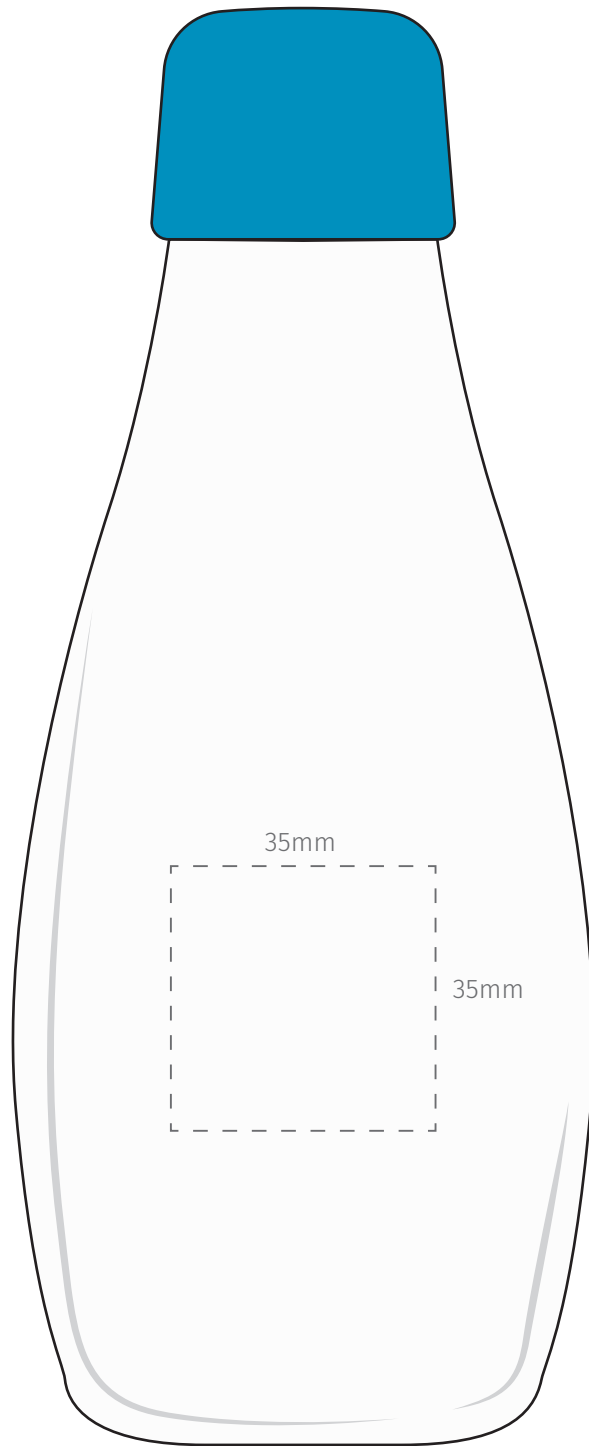

**TEMPLATE:**

■ RETAP BOTTLE - 500ML

Item shown at 100% actual size when viewed on A4 paper

BRANDING - Pad

Max branding area 35 x 35mm